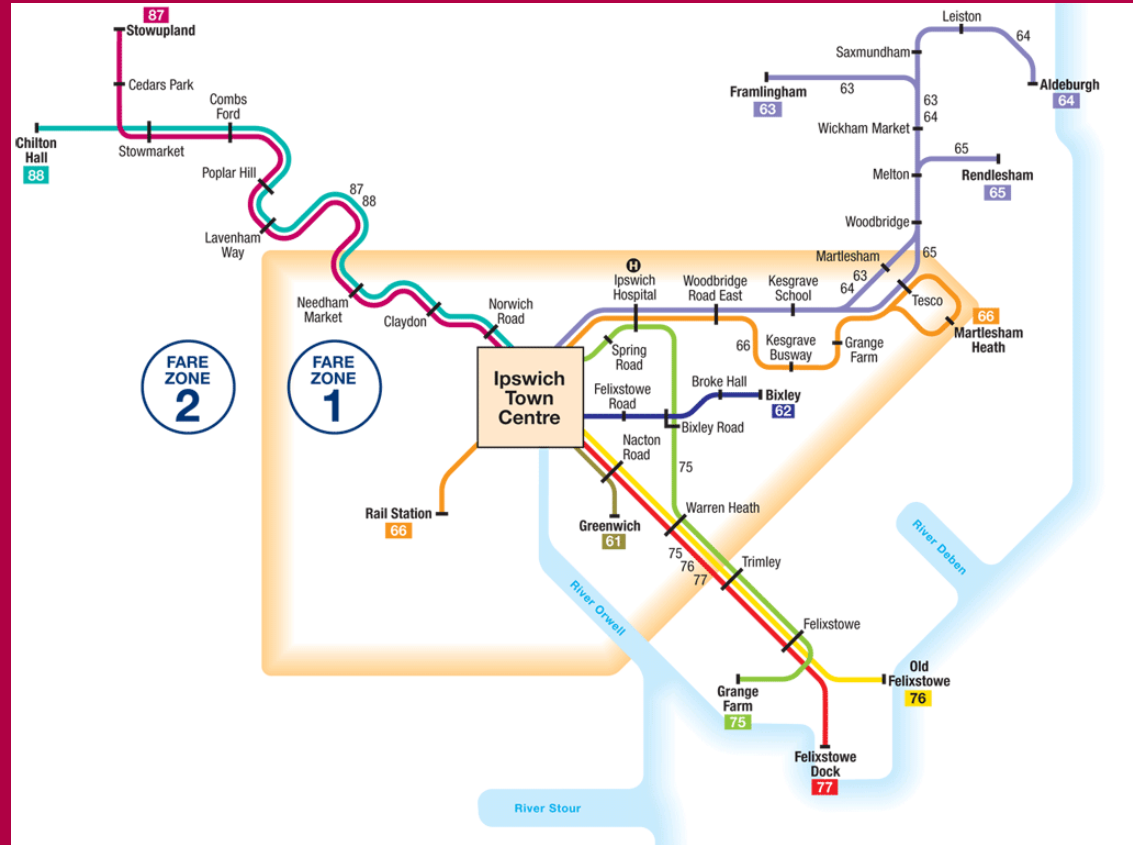

First – Ipswich Zone 1